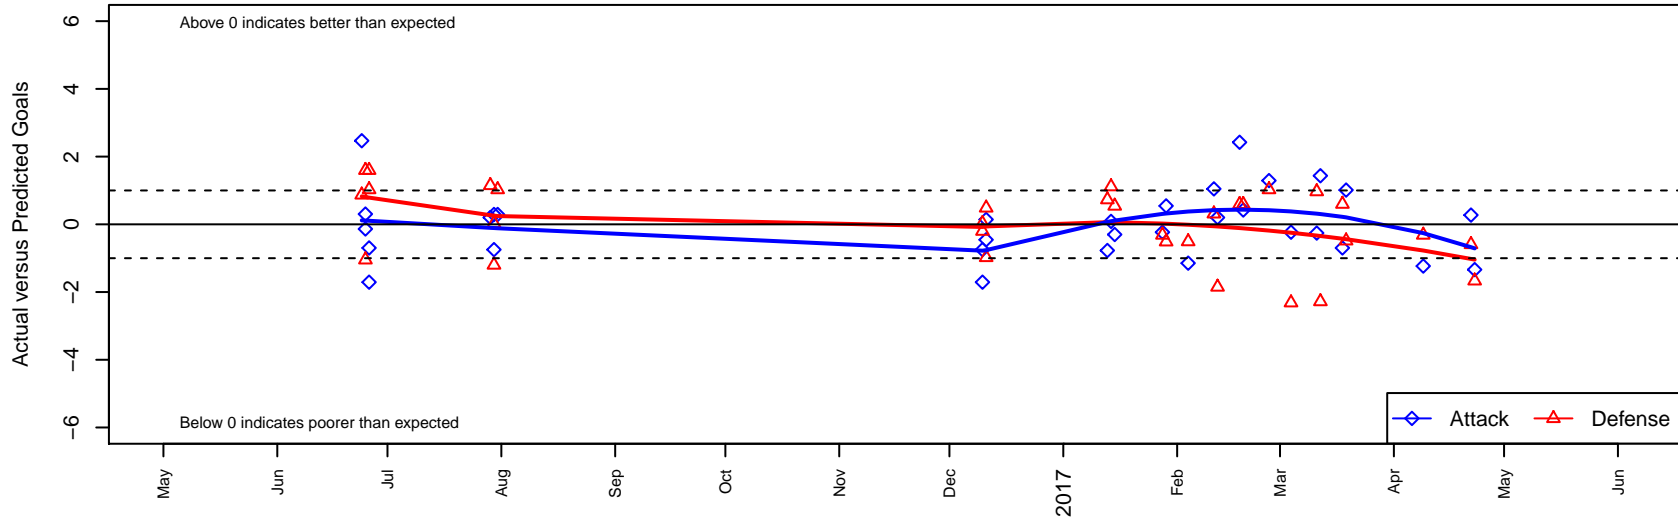

# FC West Inter B01

FC West  
 Forest Grove, OR  
 B01 total strength=1612  
 attack=17.59 defense=15.8  
 spr league = Win OYS B01 Premier

alt names used:  
 FC West Inter  
 FC WEST INTER  
 FC WEST INTER (OR)  
 FC West 01B Inter FWRL  
 FC West Inter  
 FC West 01B Inter FWRL

**FC West Inter B01**  
 Dots are actual minus expected GF (blue circles) and GA (red triangles).  
 Blue line is smoothed change in attack strength. Red is smoothed change in defense strength.

**attack and defense variance (black dot)  
relative to other teams  
and top 10 in region**

**attack and defense rating  
relative to others at age  
and all opponents in last 13 months**

**attack and defense rating  
relative to others at age  
and all opponents in last 13 months**

**Performance relative to 13 month average**

**Performance relative to 13 month average**

Distribution of opponents  
 Red = Lose zone, Blue = Win zone, Green = Even  
 Black line separates win/lose zones

lot. A=Neither has attack advantage, B=Opponent has both attack and defense advantage, C=Opponent has both attack and defense disadvantage, D=Both have